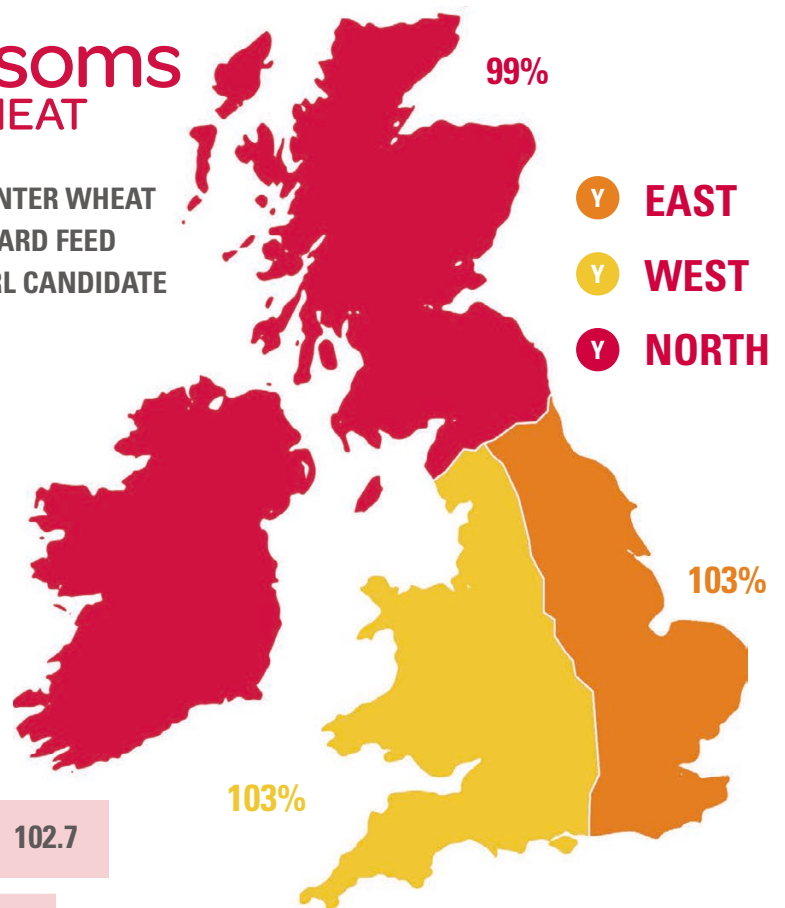

ASTOUND

Breeders Code: EW 5475B
Cross: Frument x Revelation

CROP: WINTER WHEAT
GROUP: HARD FEED
STATUS: RL CANDIDATE

	Height Cm	91.6
	Protein	12.2
	Ripening +/- Skyfall	0

	Yield UK	102.7
	Untreated Yield UK	93
	Specific Weight kg/hl	76