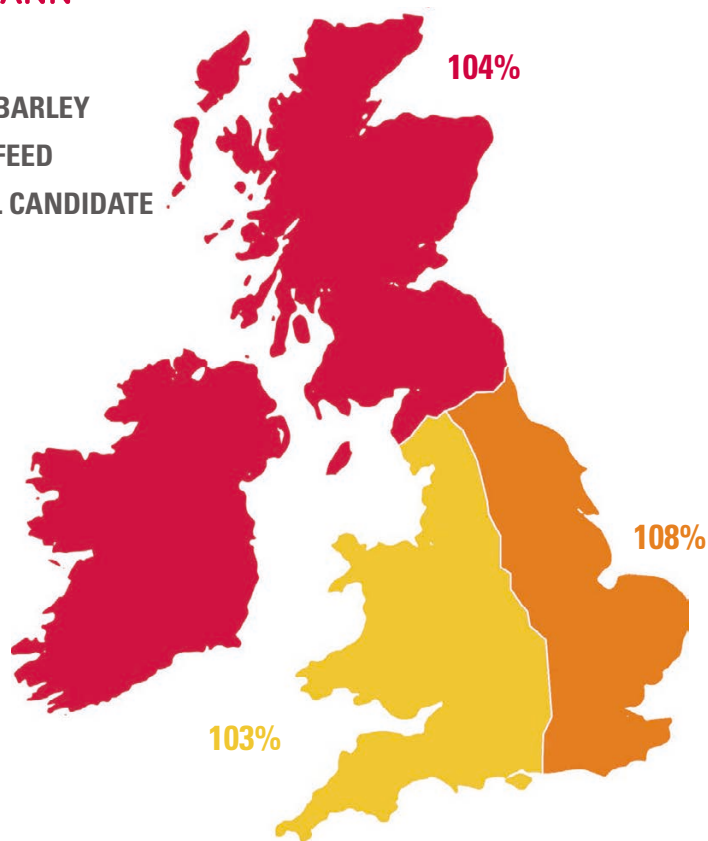

GROWING ADVICE:

- Well adapted to all of the UK although shows exceptional performance in the East
- Good standing ability but good PGR programs should be used due to high yields
- Fungicide programs to cover all major diseases although the variety suits areas of high net blotch pressure

UNIQUE SELLING POINTS (USP)

- High yielding (especially in East)
- Good standing 7.1
- Tall at 86cm
- BaYMV resistant

BOLTON

Cross: KWS Cassia x California

CROP: WINTER BARLEY

GROUP: 2 ROW FEED

STATUS: 2020 RL CANDIDATE

	Bolton	105.7
	LG Mountain	104.5
	KWS Orwell	101.7

Yield UK

	Bolton	81
	LG Mountain	81
	KWS Orwell	79

Untreated Yield UK

	Bolton	69.6
	LG Mountain	70.7
	KWS Orwell	68.7

Specific Weight kg/hl

	Mildew	Brown Rust	Rynchosporium	Net Blotch
Bolton	5	5	5	8
LG Mountain	5	7	5	6
KWS Orwell	3	7	6	5