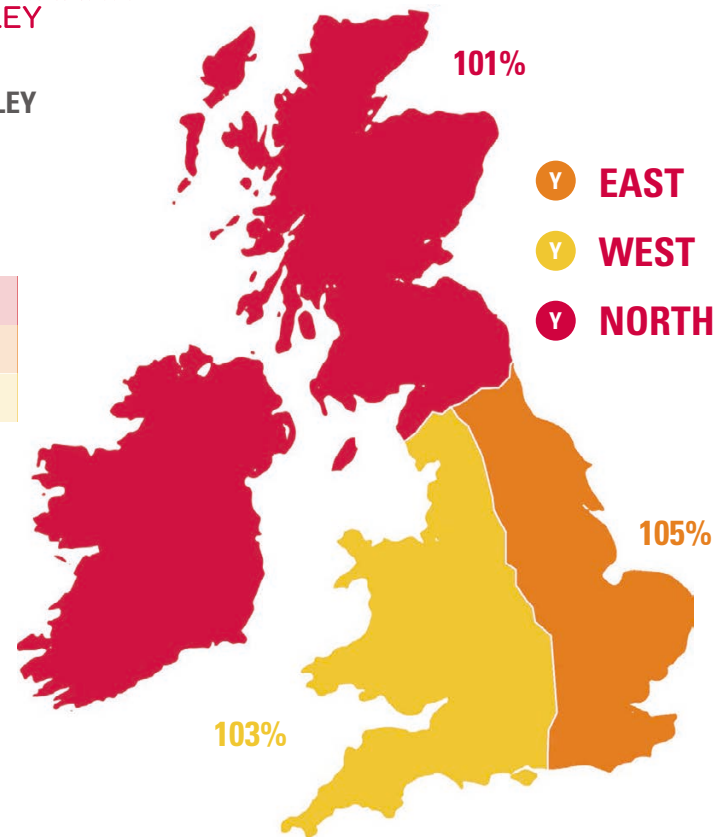

GROWING ADVICE:

- Should be grown as a high yielding feed. Seed rate should allow for tillering
- Nitrogen amount and timings should be aimed at yield and according to location and residual levels of N
- Fungicides should be aimed at all of the major diseases, timing of these are also critical to keep disease levels down

CONFIRMED POINTS:

- Good yields
- Good specific weight
- BaYMV resistance

UNIQUE SELLING POINTS (USP)

- High untreated yield
- Excellent brown rust resistance
- Good standing

JORDAN

Cross: (KWS-Discovery x Matros) x KWS-Discovery

CROP: WINTER BARLEY

GROUP: 2 ROW FEED

STATUS: RL 2020

	Jordan	103.4
	KWS Orwell	101.5
	LG Mountain	103.7

Yield UK

	Jordan	89
	KWS Orwell	80
	LG Mountain	83

Untreated Yield UK

	Jordan	68.9
	KWS Orwell	67.9
	LG Mountain	69.1

Specific Weight kg/hl

	Mildew	Brown Rust	Rynchosporium	Net Blotch
Jordan	5	8	7	6
KWS Orwell	3	7	6	5
LG Mountain	5	7	5	6